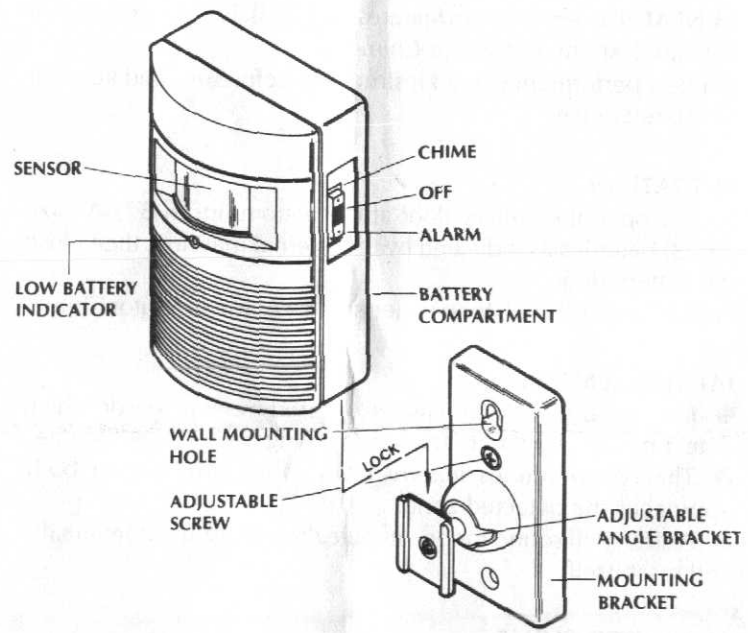

### OPERATION

Simply open the battery door at the bottom, insert 3 "AA" size (UM3) batteries as indicated by the internal marking, then close the battery door.

Push the control knob to specified sign for Alarm or Visitor Chime.

#### (A) ALARM MODE

- It works by means of Passive Infrared motion sensor which detect moving human body within a range of 8M x 80 degree.
- The Alarm sounds automatically when any human body approaches the detected zone.
- A siren will sound for one minute then shut-off automatically and reset itself.

#### (C) LOW BATTERY INDICATOR

- LED indicator at front will be on all the time when the batteries are getting low to the point that need to replace the batteries.

**INSTALLATION**

- Mount the adjustable angle wall mount bracket in the desired location with screw and screw anchor provided.
- Adjustable MINI ALERT to the desired detect direction, and hold it at position by tightening the screw at the bracket as indicated.